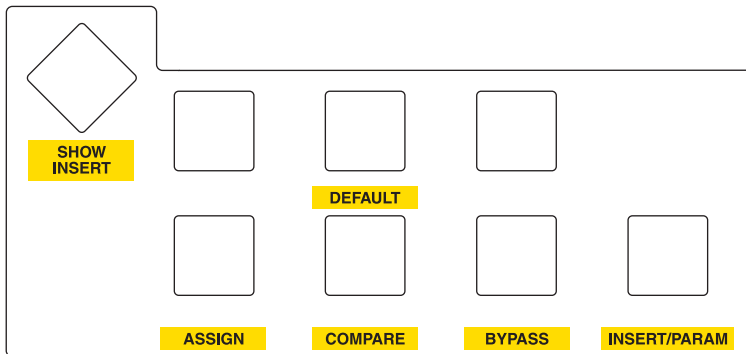

AUX SELECT

DISPLAY ACCESS

EFFECTS/PLUG-INS

ENCODER MODE

MACHINE CONTROL

USER DEFINED KEYS

DATA ENTRY & TRANSPORT

02R96
Pro Tools Control
Overlay Sticker