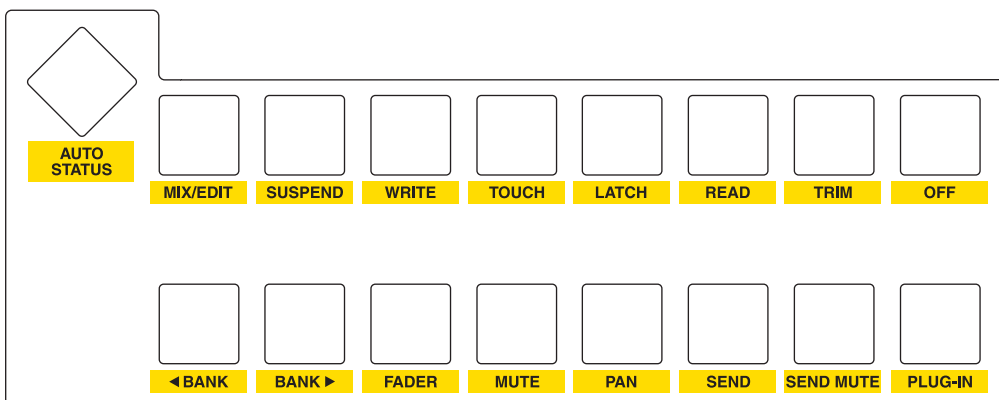

AUX SELECT

DISPLAY ACCESS

EFFECTS/PLUG-INS

ENCODER MODE

MACHINE CONTROL

USER DEFINED KEYS

DATA ENTRY & TRANSPORT

02R96
Pro Tools Control
Overlay Sticker