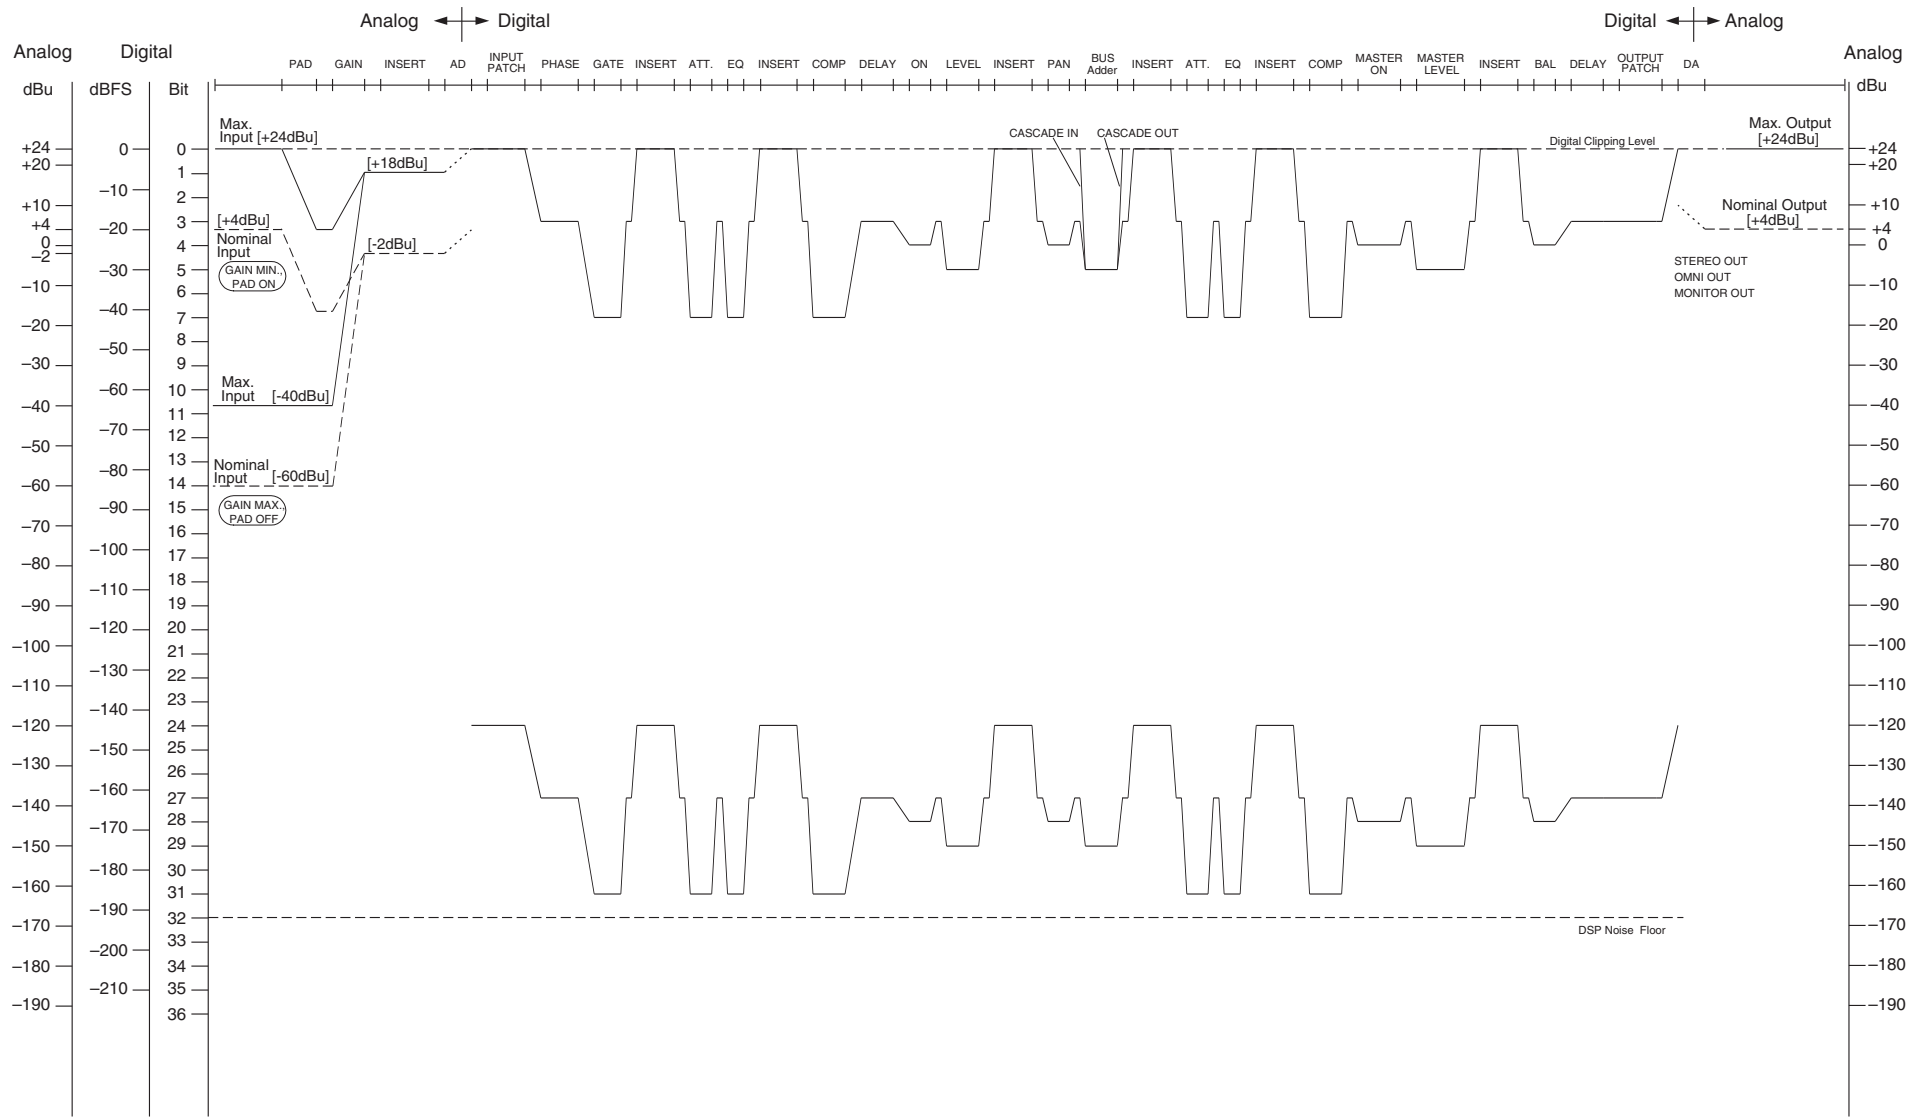

01V96 Level Diagram

[0dBu = 0.775Vrms]
 [0dBFS = Full Scale]