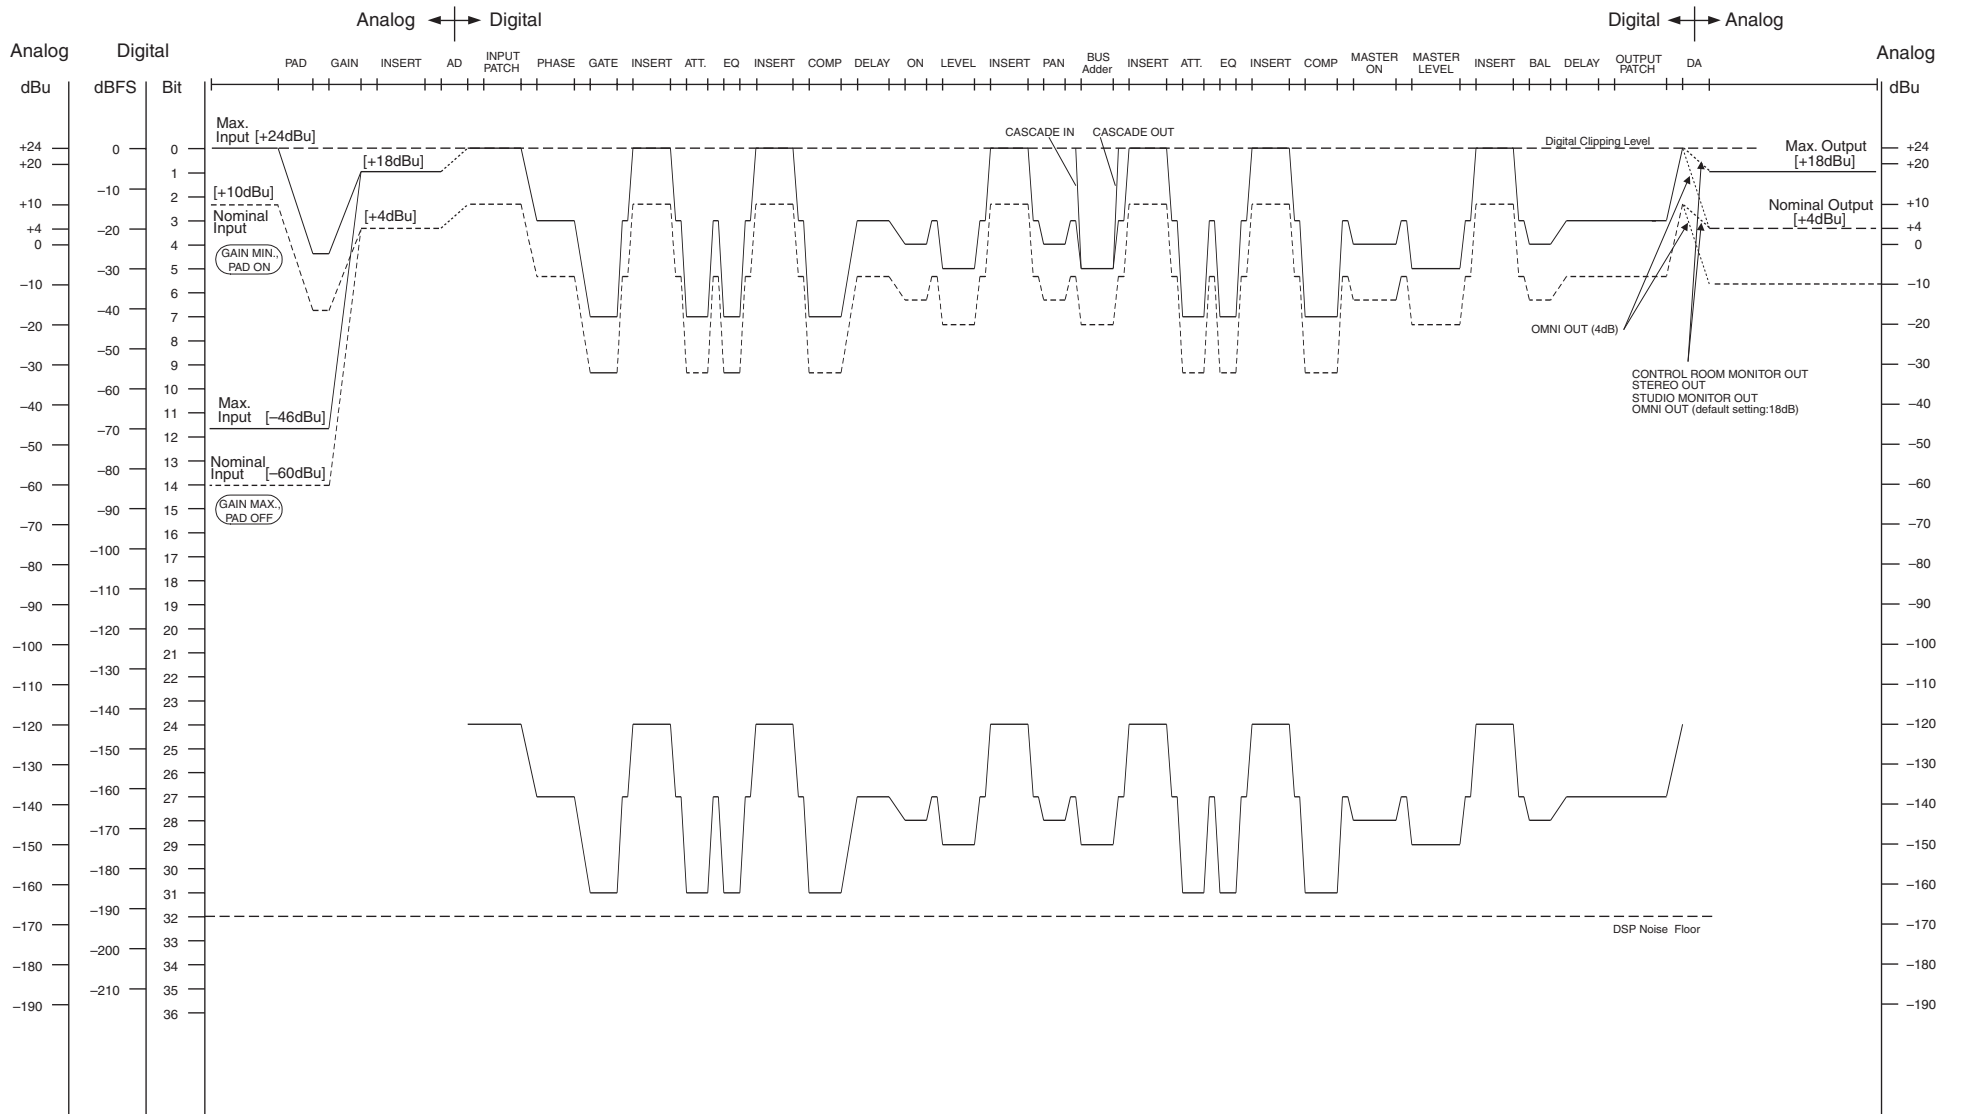

02R96 Level Diagram

[0dBu = 0.775Vrms]
 [0dBFS = Full Scale]