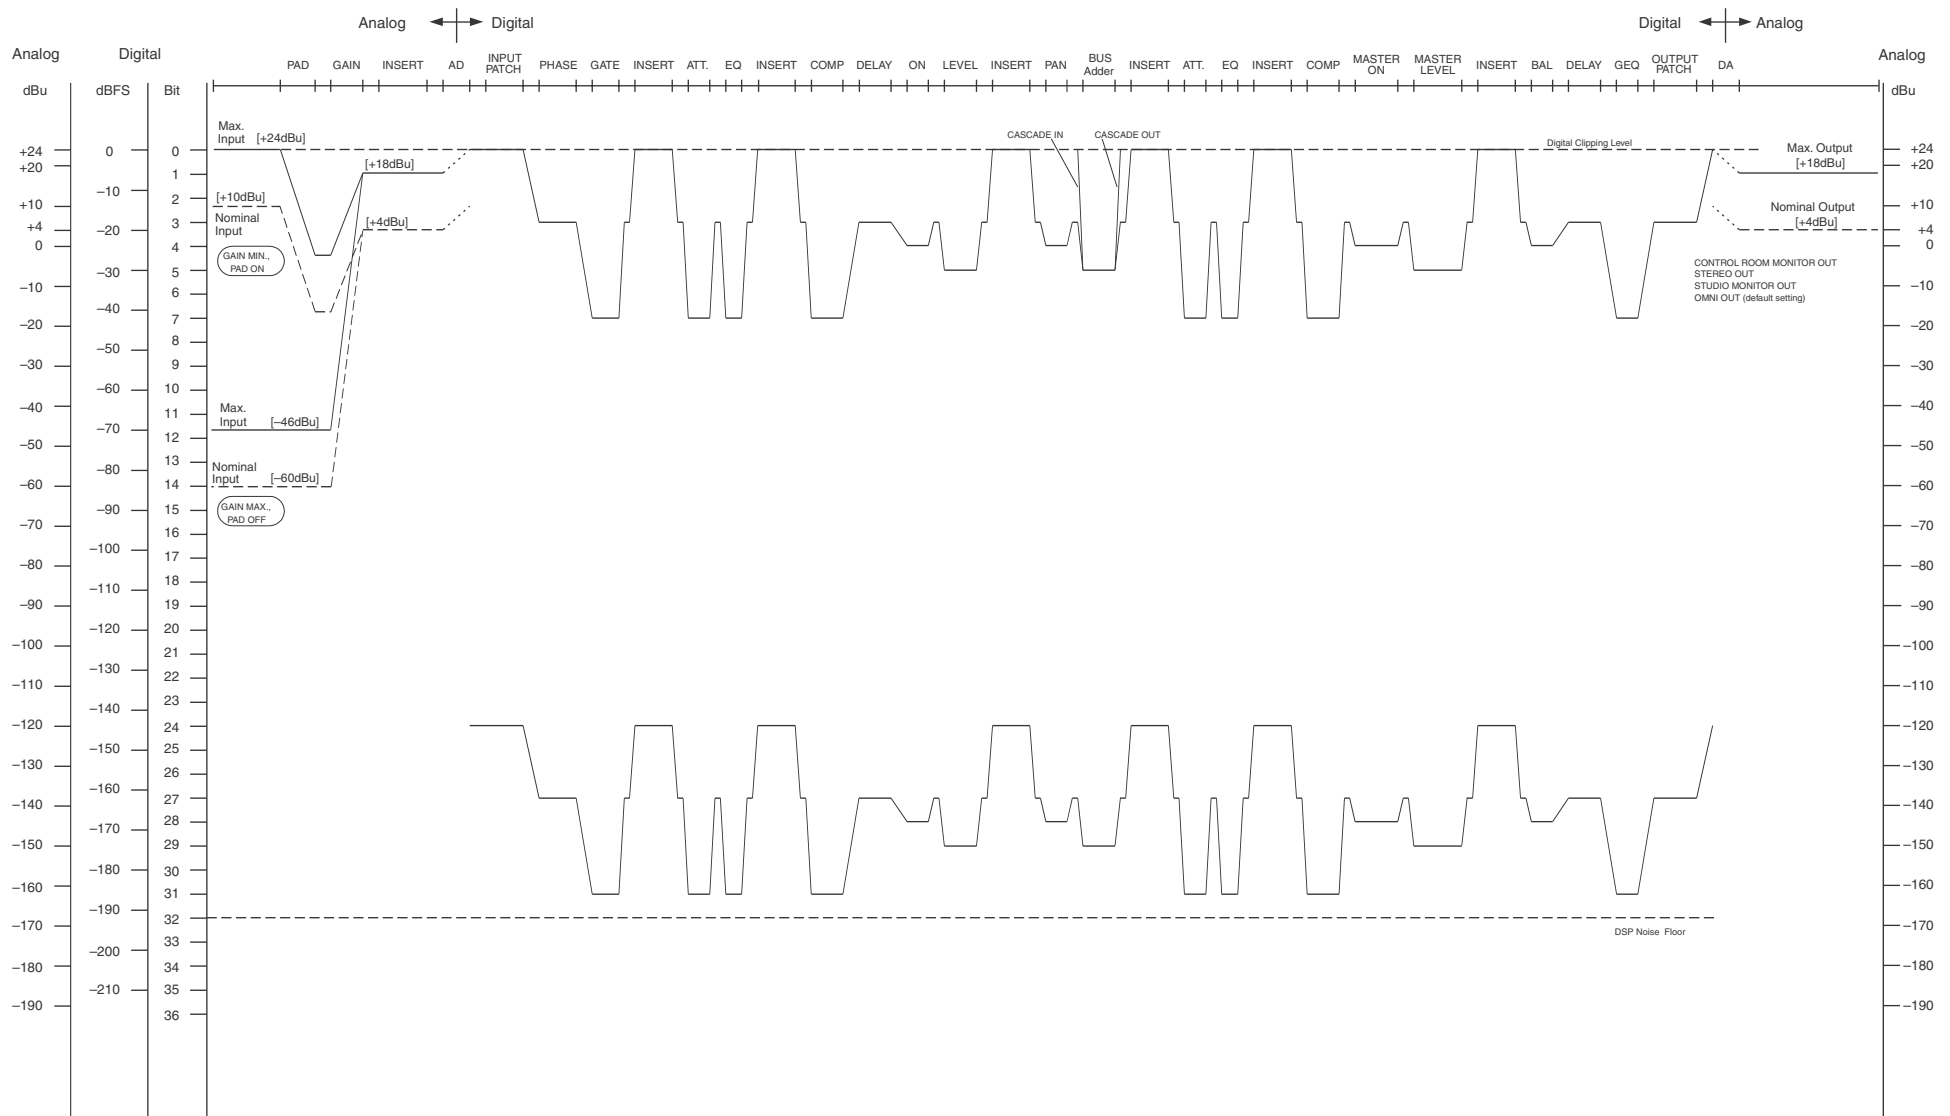

DM2000 Level Diagram

[0dBu = 0.775Vrms]
 [0dBFS = Full Scale]