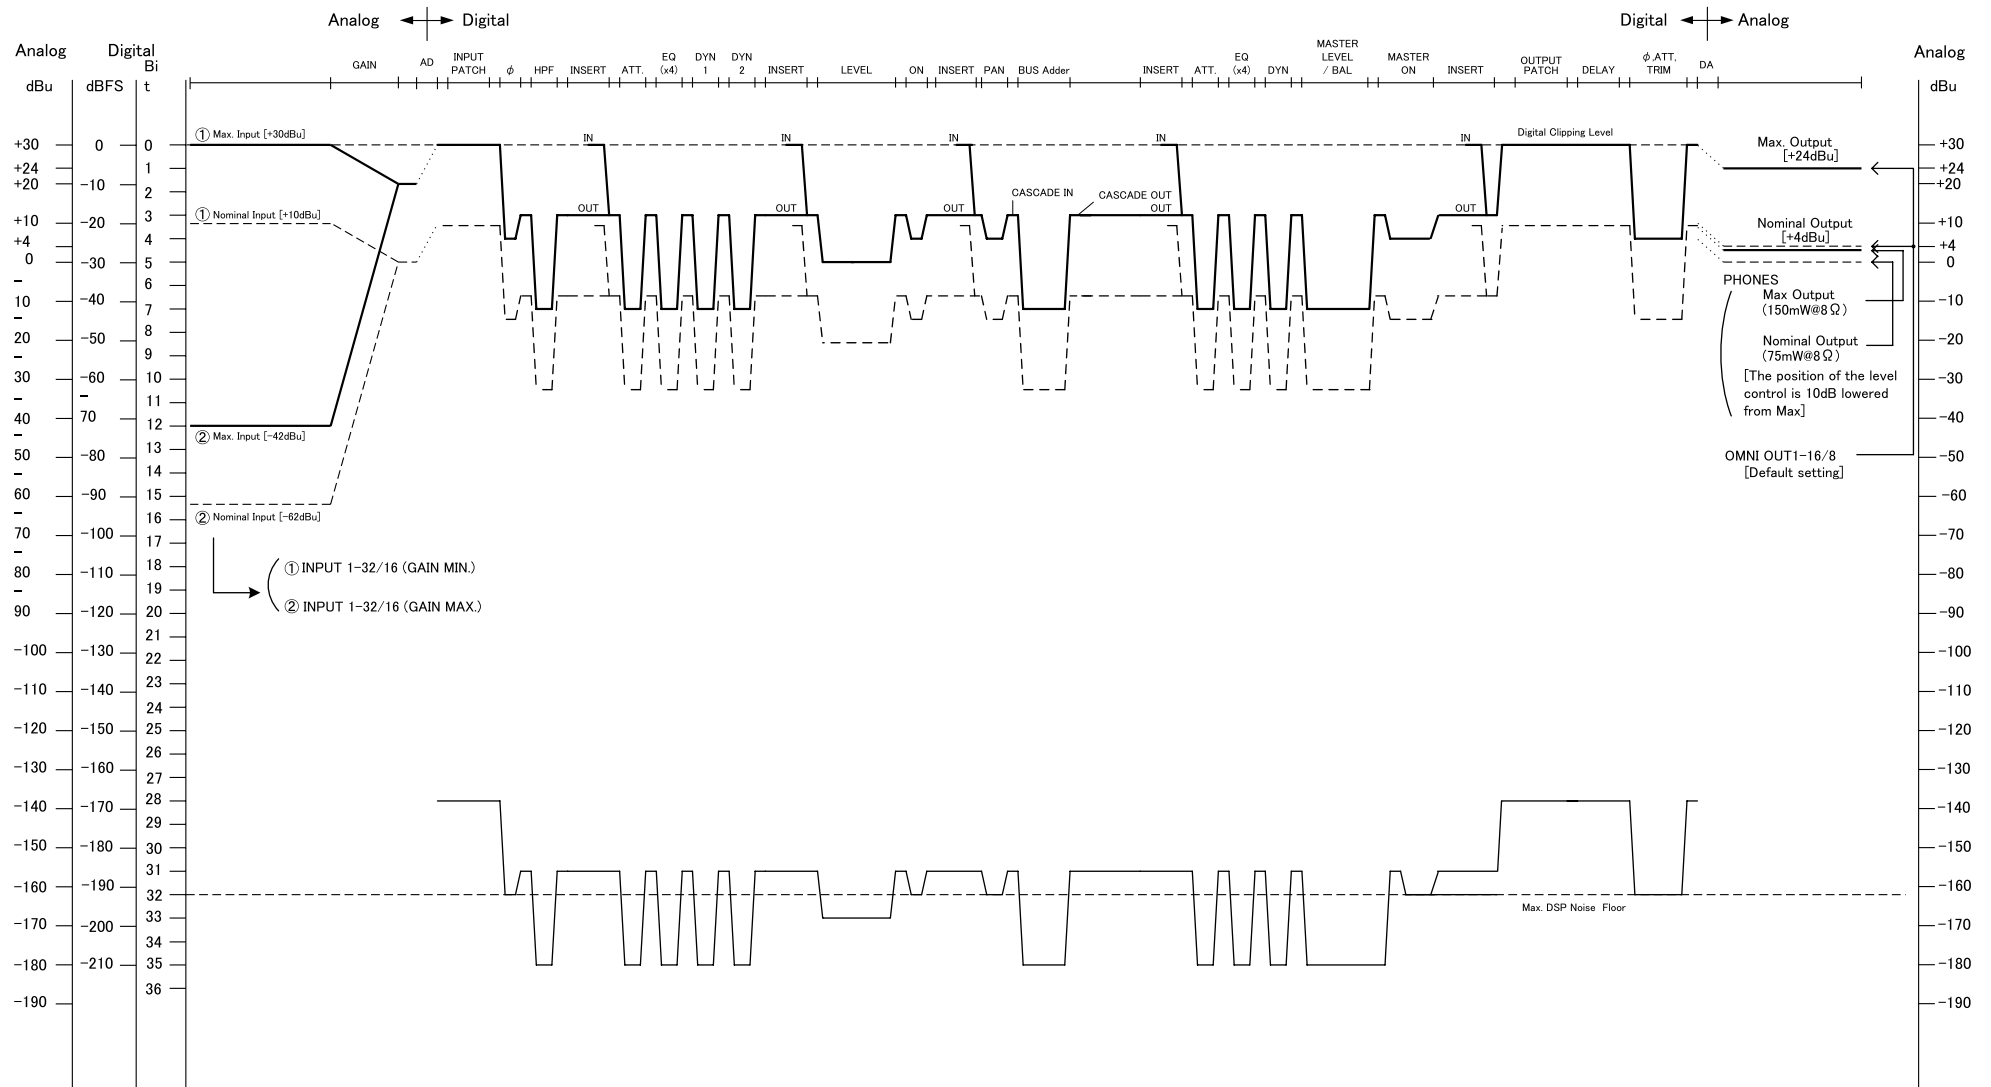

# LS9 Level Diagram

[0dBu = 0.775Vrms]  
 [0dBFS = Full Scale]

レベルダイアグラム