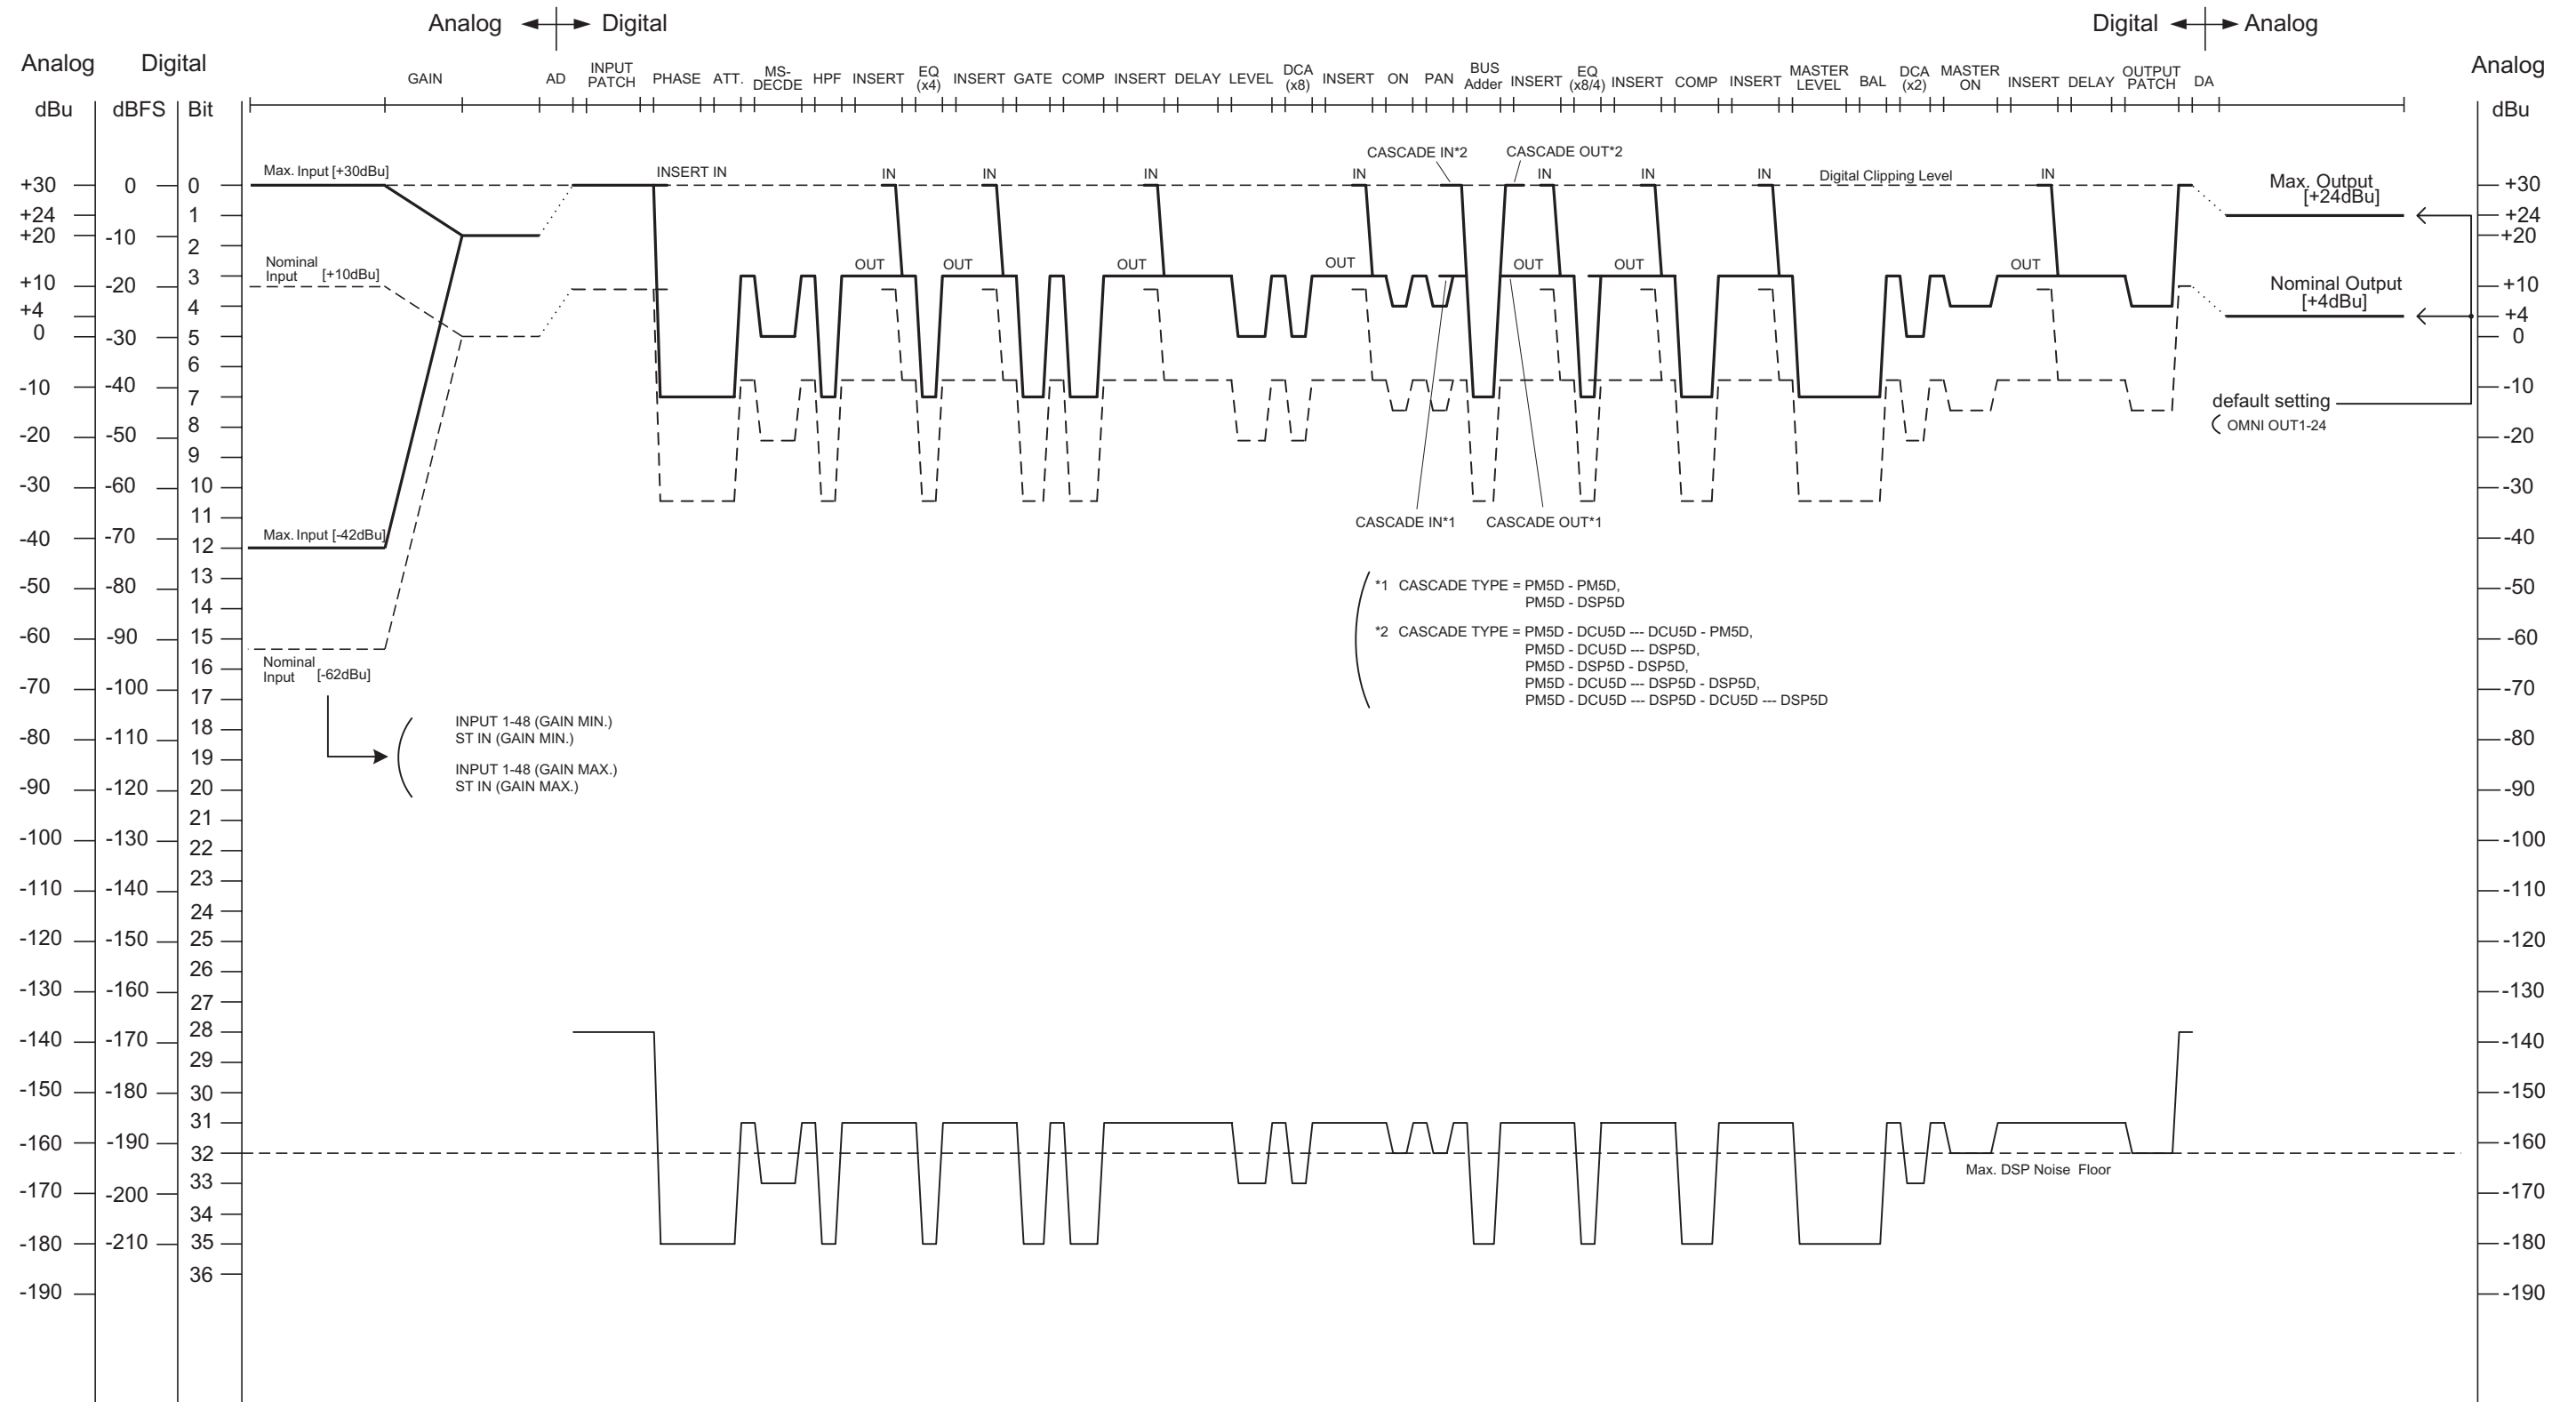

DSP5D Level Diagram

[0dBu = 0.775Vrms]
 [0dBFS = Full Scale]