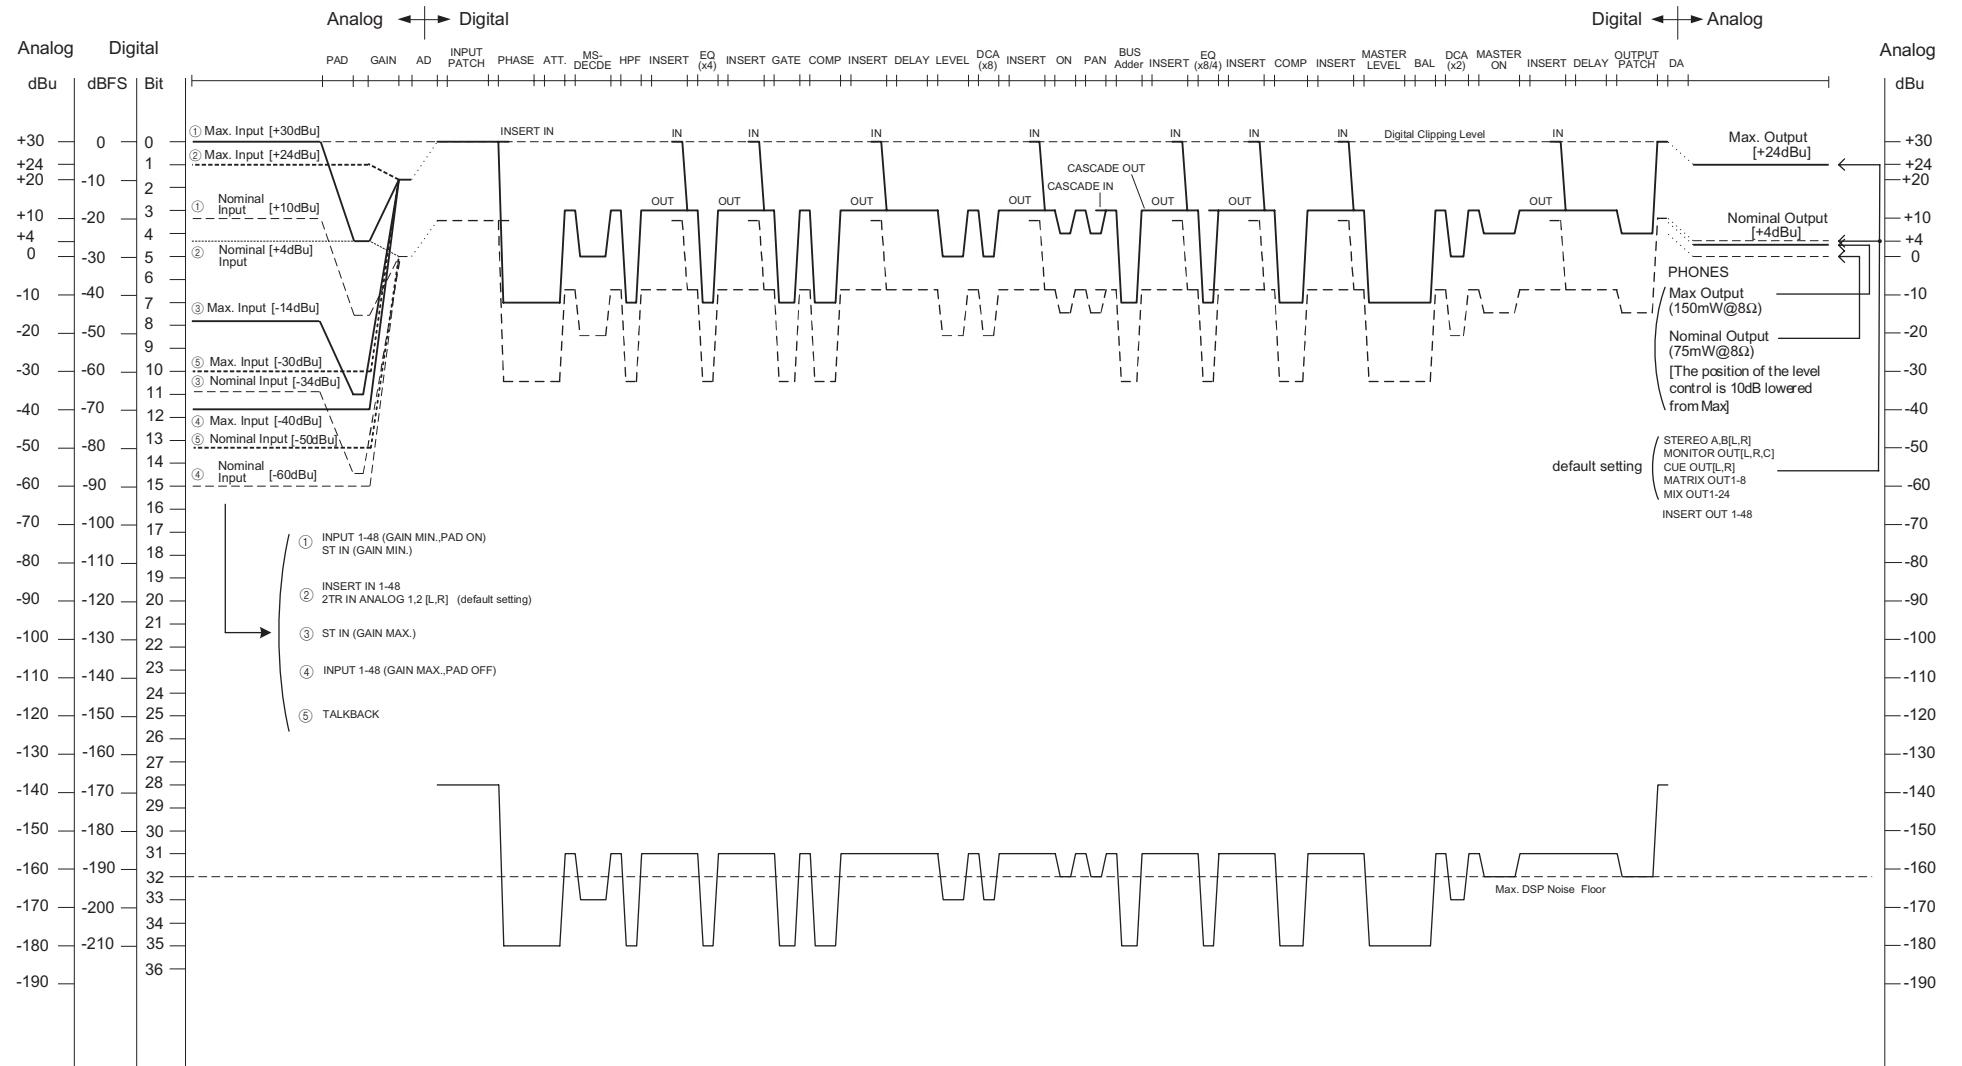

# PM5D Level Diagram

[0dBu = 0.775Vrms]  
 [0dBFS = Full Scale]